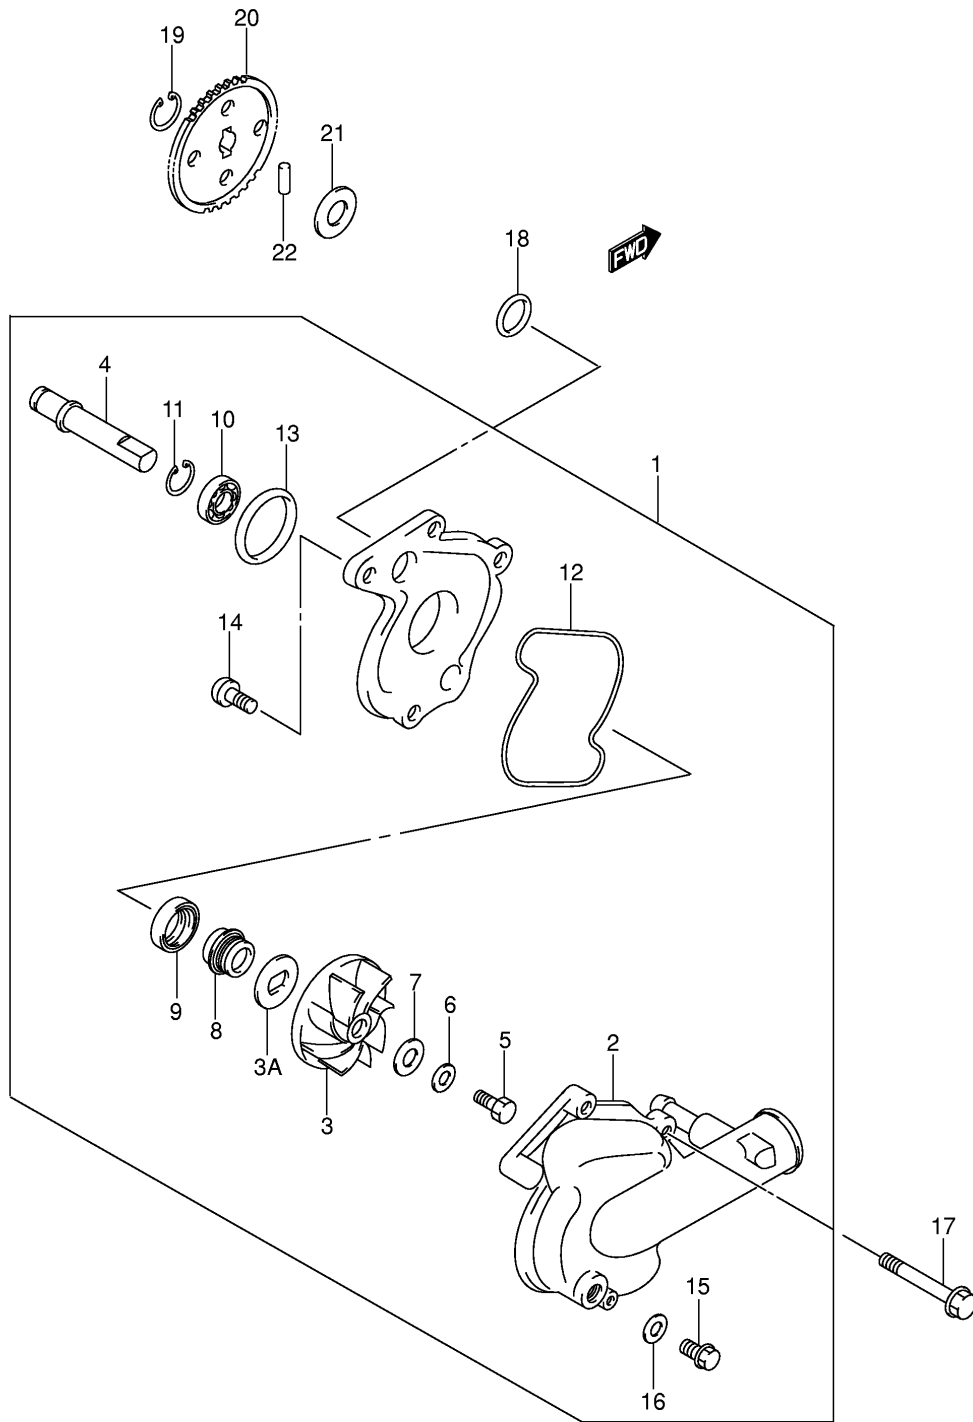

Ref No	Part No	Description
1	17400-19F02	Pump Assy, Water
2	17411-19F00	. Case, Water Pump
3	17491-19F01	. Impeller, Water Pump
3a	17533-02F00	. Washer, Impeller
4	17511-19F00	. Shaft, Water Pump
5	09100-06162	. Bolt (6x13)
6	09164-06006	. Lock Washer
7	09168-06025	. Gasket (6x15x2.2)
8	17470-02F10	. Seal, Mechanical
9	09283-10004	. Oil Seal (10x21x5)
10	09262-10014	. Bearing (10x26x8)
11	08332-11086	. E Ring
12	17418-19F00	. O Ring
13	17435-33400	. O Ring
14	02112-06163	. Screw
15	17415-14300	. Bolt, Drain
16	09168-08008	. Gasket (8.2x14x1)
17	09103-06206	Bolt
18	09280-22001	O Ring (d:2.4,id:21.8)
19	08331-31106	Circlip
20	17461-19F00	Gear, Water Pump Driven
21	09181-10158	Shim
22	09261-04002	Roller